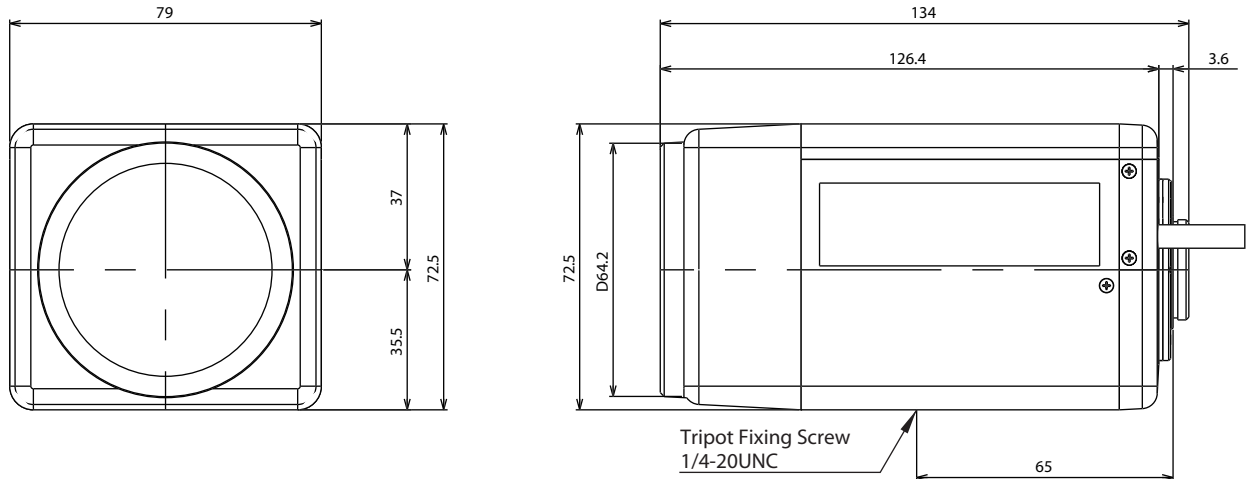

HZ8136R-MP2

[SPECIFICATIONS] 1/2" Megapixel Motorized Zoom Lens

Image Size: $\frac{1}{2}$ $\frac{1}{3}$

Focal Length: 8 - 136mm
 Maximum Relative Aperture: 1:1.6
 Iris: F1.6 - Close
 Zoom Ratio: 17X
 Angle Field of View: 43.6 x 33.4 deg. at 8mm
 2.7 x 2.2 deg. at 136mm
 Image Size: 6.4 x 4.8mm (D8mm)
 Minimum Object Distance: 1.8m (From Front Vertex)
 Optical Back Focal Distance: 19.33mm (In Air)
 Flange Back: 17.526mm

Operation: Zoom: Motorized (DC +/- 6.4V,Max40mA)
 Speed Approx.4 sec.
 Focus: Motorized (DC +/- 6.4V,Max40mA)
 Speed Approx. 5 sec.
 Iris: Motorized (DC +/- 6.4V,Max40mA)
 Speed Approx. 5 sec.
 Operation Temperature: -10 to +50 °C
 Mount: C-Mount (Adjustable Lens Position)
 Filter Size: 58mm P0.75
 Size: 79 x 72.5 x 130mm
 Weight: Approx.650g

[COMPOSITION]

- Lens.....1
- Lens Cap.....1
- Dust Cap.....1

[DIMENSION]

Unit:mm

[CIRCUIT DIAGRAM]