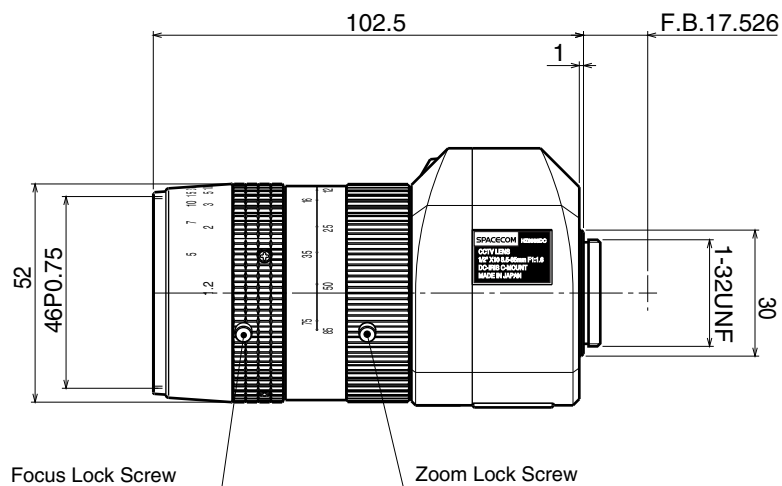

## 【SPECIFICATIONS】 10X Vari Zoom Lens

Image Size :  $\textcircled{1/2}$   $\textcircled{1/3}$   $\textcircled{1/4}$

Focal Length :	8.5 ~ 85mm	Optical Back Focal Distance :	15.56mm ( In Air )
Maximum Relative Aperture :	1:1.6	Flange Back :	17.526mm
Iris :	F1.6 ~ Approx 360 (With ND Spot Filter )	Operation :	Focus : Manual Zoom : Manual Iris : IG(Auto Close System)
Zoom Ratio :	10X	Operating Temperature :	-10 ~ +50
Angle of View :	41.3 x 31.5 deg. at 8.5mm 4.3 x 3.2 deg. at 85mm	Mount :	C-Mount (Adjustable Lens Position )
Image Size :	6.4 x 4.8mm ( 8mm )	Filter Size :	46mm P0.75
Minimum Object Distance :	1.2m ( From Front Vertex )	Size, Weight :	52 x 102.5mm, Approx 200 g

## 【DIMENSIONS】

Unit:mm