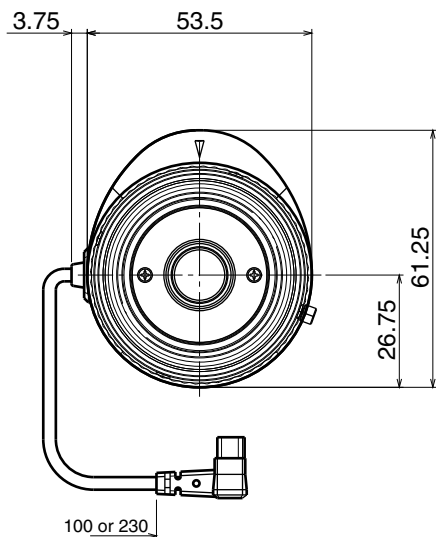

## 【SPECIFICATIONS】 10X Vari Zoom Lens

Image Size :  $\textcircled{1/2}$   $\textcircled{1/3}$   $\textcircled{1/4}$

Focal Length :	8.5 ~ 85mm	Optical Back Focal Distance :	15.56mm ( In Air )
Maximum Relative Aperture :	1:1.6	Flange Back :	17.526mm
Iris :	F1.6 ~ Approx 360 (With ND Spot Filter )	Operation :	Focus : Manual Zoom : Manual Iris : IG(Auto Close System)
Zoom Ratio :	10X	Operating Temperature :	-10 ~ +50
Angle of View :	41.3 x 31.5 deg. at 8.5mm 4.3 x 3.2 deg. at 85mm	Mount :	C-Mount (Adjustable Lens Position )
Image Size :	6.4 x 4.8mm ( 8mm )	Filter Size :	46mm P0.75
Minimum Object Distance :	1.2m ( From Front Vertex )	Size, Weight :	52 x 102.5mm, Approx 200 g

## 【DIMENSIONS】

Unit:mm