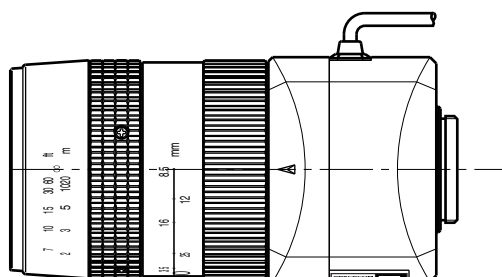

## 【SPECIFICATIONS】 10X Vari Zoom Lens

Image Size :  $\textcircled{1/2}$   $\textcircled{1/3}$   $\textcircled{1/4}$

Focal Length :	8.5 ~ 85mm	Optical Back Focal Distance :	15.56mm ( In Air )
Maximum Relative Aperture :	1:1.6	Flange Back :	17.526mm
Iris :	F1.6 ~ Approx 360 (With ND Spot Filter )	Operation :	Focus : Manual Zoom : Manual Iris : IG(Auto Close System)
Zoom Ratio :	10X	Operating Temperature :	-10 ~ +50
Angle of View :	41.3 x 31.5 deg. at 8.5mm 4.3 x 3.2 deg. at 85mm	Mount :	C-Mount (Adjustable Lens Position )
Image Size :	6.4 x 4.8mm ( 8mm )	Filter Size :	46mm P0.75
Minimum Object Distance :	1.2m ( From Front Vertex )	Size, Weight :	52 x 102.5mm, Approx 200 g

## 【COMPOSITION】

- Lens . . . . . 1
- Lens Cap . . . . . 1
- Dust Cap . . . . . 1

## 【DIMENSIONS】

Unit:mm