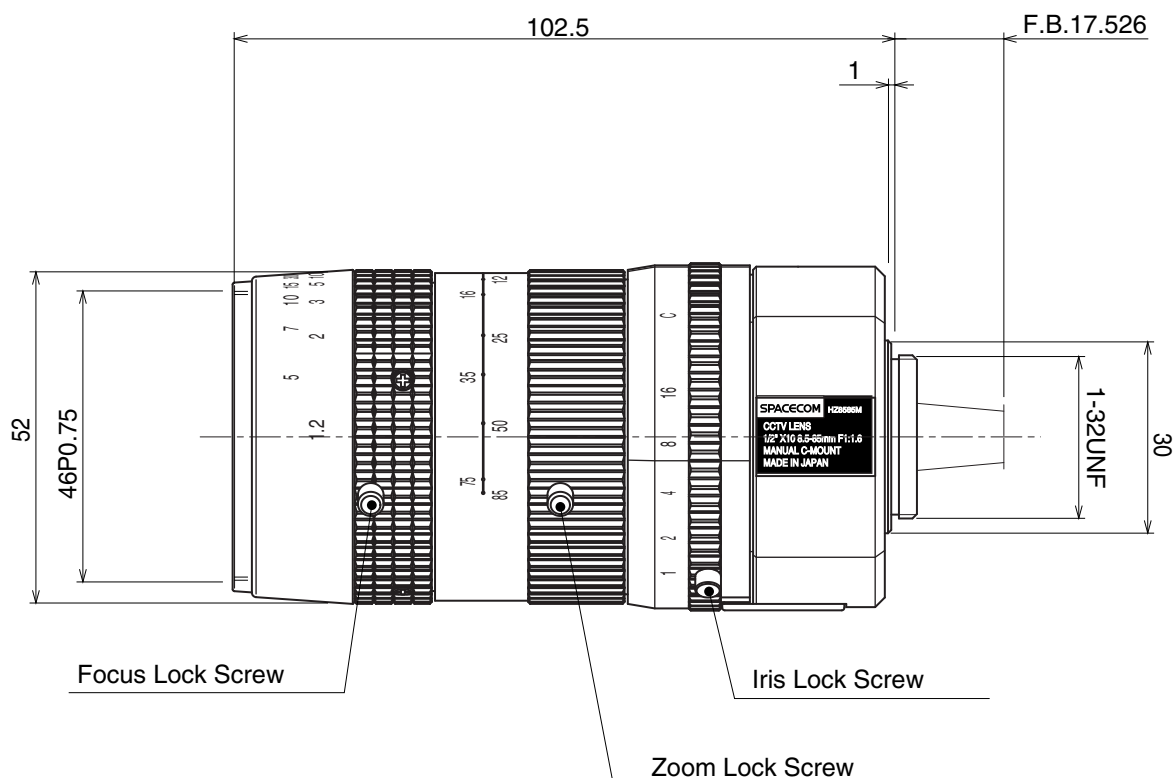

# HZ8585M

**【SPECIFICATIONS】** 10X Vari Zoom Lens

Image Size :  $\frac{1}{2}$   $\frac{1}{3}$   $\frac{1}{4}$

Focal Length :	8.5 ~ 85mm	Flange Back :	17.526mm
Maximum Relative Aperture :	1:1.6	Operation :	Focus : Manual Zoom : Manual Iris : Manual
Iris :	F1.6 ~ Close	Operating Temperature :	-10 ~ +50
Zoom Ratio :	10X	Mount :	C-Mount
Angle of View :	41.3 x 31.5 deg. at 8.5mm 4.3 x 3.2 deg. at 85mm	Filter Size :	46mm P0.75
Image Size :	6.4 x 4.8mm ( 8mm )	Size :	52 x 102.5mm
Minimum Object Distance :	1.2m ( From Front Vertex )	Weight :	Approx 200 g
Optical Back Focal Distance :	15.56mm(In Air)		

**【COMPOSITION】**

- Lens . . . . . 1
- Lens Cap . . . . . 1
- Dust Cap . . . . . 1

**【DIMENSIONS】**

Unit:mm