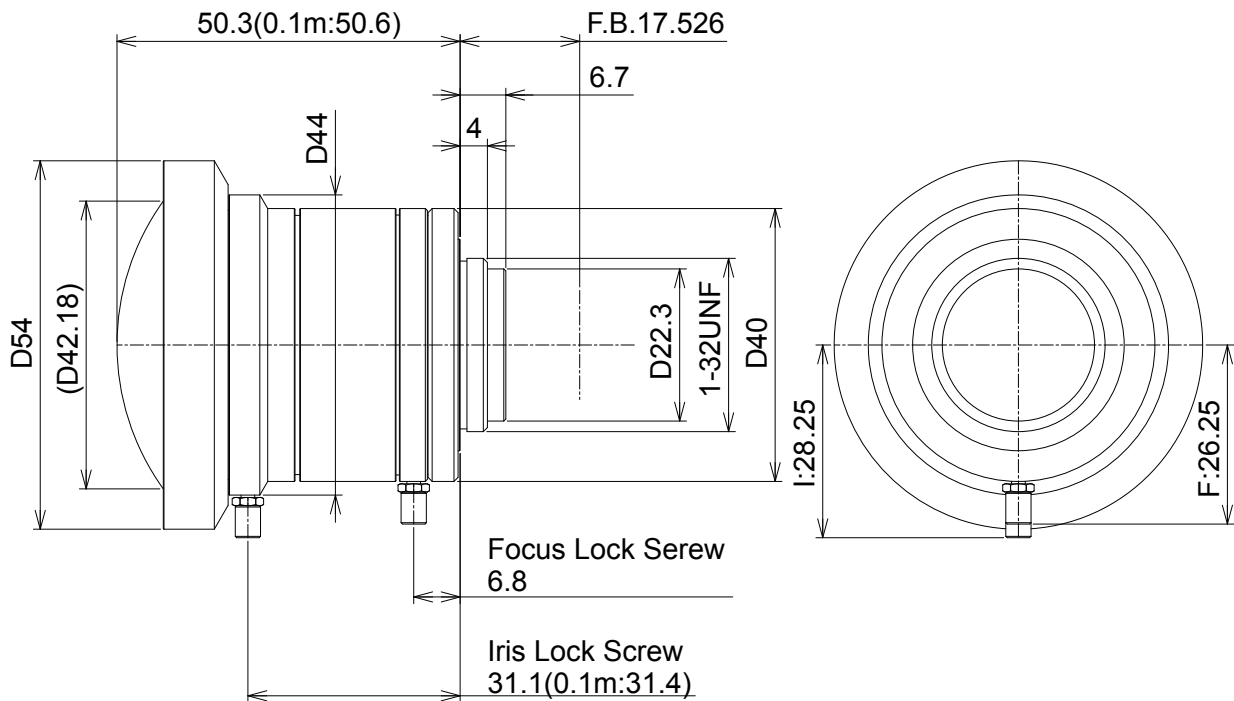

VHF6M-MP

Image Size: 1 inch

【SPECIFICATIONS】 Megapixel-Lens

Focal Length:	6mm	Optical Back Focal Distance:	11.5mm (In Air)
Maximum Relative Aperture:	1:1.8	Flange Back:	17.526mm
Iris:	F1.8~ 2.2	Operation:	Focus: Manual
Angle of View:	H95.1° × V78.7° (D104.6°)		Iris: Manual
Image Size:	12.8x 9.8mm (1/3 inch)	Operating Temperature:	-10 ~ +50
Minimum Object Distance:	0.1m (From Front Vertex)	Mount:	C-Mount
Resolution:	64μm	Size:	54x 50.3mm
Optical Distortion:	-7.5% (at near)	Weight:	185g
	-7.1% (at far)		
TV Distortion:	2.4% (at near)		
	-0.4% (at far)		

【COMPOSITION】

- Lens.....1
- Spanner.....1
- Lens Cap.....1
- Dust Cap.....1

【DIMENSIONS】

Unit:mm