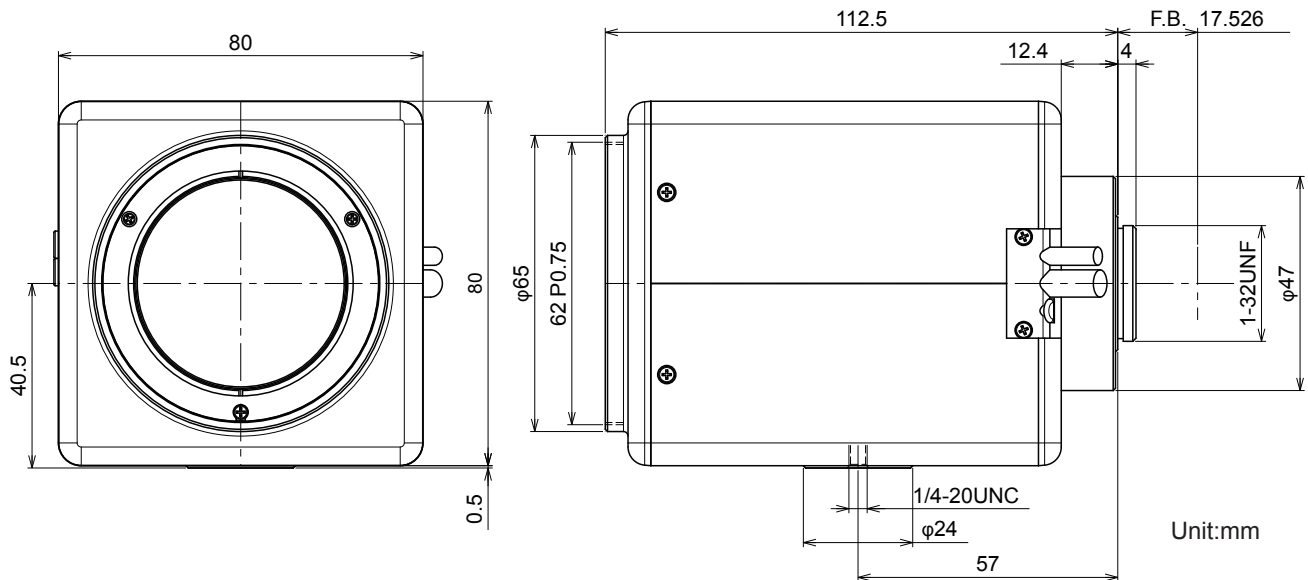

VZ2465R IR-MP

【SPECIFICATIONS】 2.7X motorized zoom lens for 4Mega-Pixel

Image Size : 1

Focal Length : 24~65mm
 Maximum Relative Aperture : 1:2.0
 Iris : F2.0~Close (No F drop)
 Zoom Ratio : 2.7X
 Angle of View : 30.5×22.9 deg. at 24mm
 11.2× 8.4 deg. at 65mm
 Image Size : 12.8×9.6mm (φ16mm)
 Minimum Object Distance : 7m (From Front Vertex)
 Resolution : Corresponding to 5.5μm
 Optical Back Focal Distance : 23.29mm (In Air)

Flange Back : 17.526mm
 Operation : Zoom : Motorized (DC±6.4V, Max45mA)
 Focus : Motorized (DC±6.4V, Max45mA)
 Iris : Motorized (DC±6.4V, Max45mA)
 Operating Temperature : -10~+50°C
 Mount : C-Mount (Adjustable Lens Position)
 Filter Size : 62mm P0.75
 Size : 80×80.5×112.5mm
 Weight : Approx. 710g

【COMPOSITION】

- Lens.....1
- Lens Cap.....1
- Dust Cap.....1

【DIMENSIONS】

【CIRCUIT DIAGRAM】