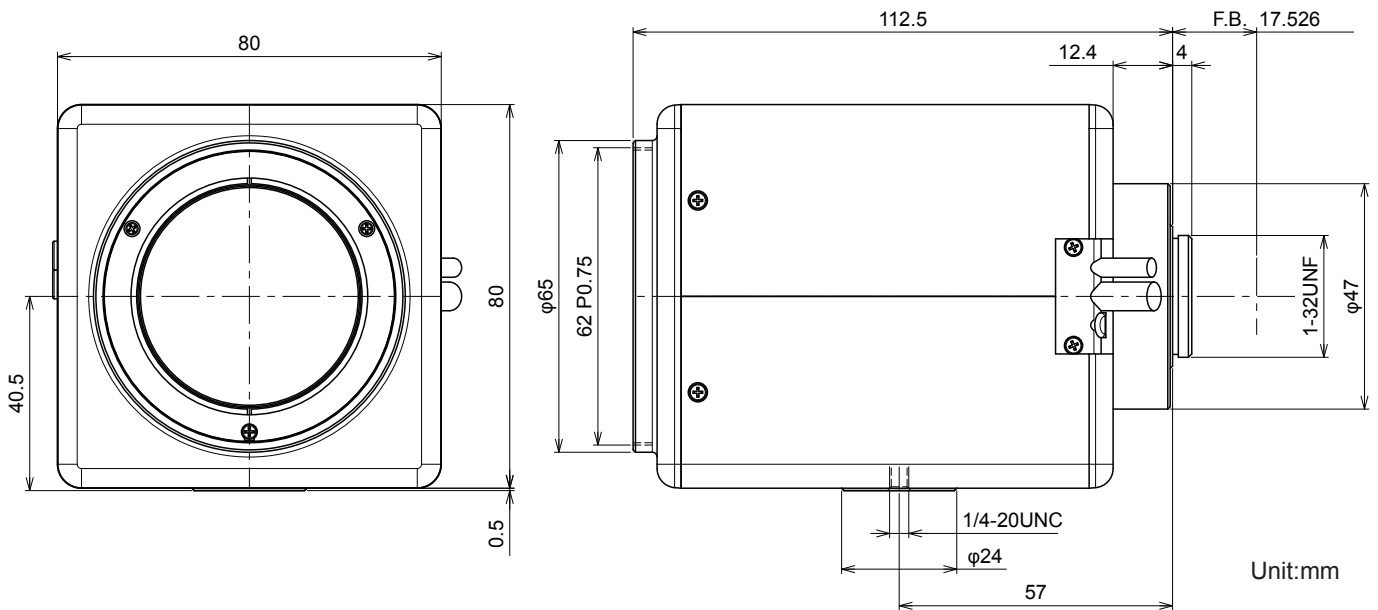

VZ2465RDC IR-MP

【SPECIFICATION】 2.7X motorized zoom lens for 4Mega-Pixel

Image Size: 1

Focal Length: 24~65mm
 Maximum Relative Aperture: 1:2.0
 Iris: F2.0~360 (No F drop)
 Zoom Ratio: 2.7X
 Angle of View: 30.5×22.9 deg. at 24mm
 11.2× 8.4 deg. at 65mm
 Image Size: 12.8×9.6mm (φ16mm)
 Minimum Object Distance: 7m (From Front Vertex)
 Object Dimensions at M.O.D: 382.2×283.7cm at 24mm
 137.0×103.0cm at 65mm
 Resolution: Corresponding to 5.5μm

Optical Back Focal Distance: 23.29mm(In Air)
 Frange Back: 17.526mm
 Operation: Zoom: Motorized (DC±6.4V, Max45mA)
 Focus: Motorized (DC±6.4V, Max45mA)
 Iris: IG (Auto Close System)
 Operating Temperature: -10~+50°C
 Mount: C-Mount (Adjustable Lens Position)
 Filter Size: 62mm P0.75
 Size: 80×80.5×112.5mm
 Weight: Approx. 710g

【COMPOSITION】

- Lens.....1
- Lens Cap.....1
- Dust Cap.....1

【DIMENSIONS】

【CIRCUIT DIAGRAM】